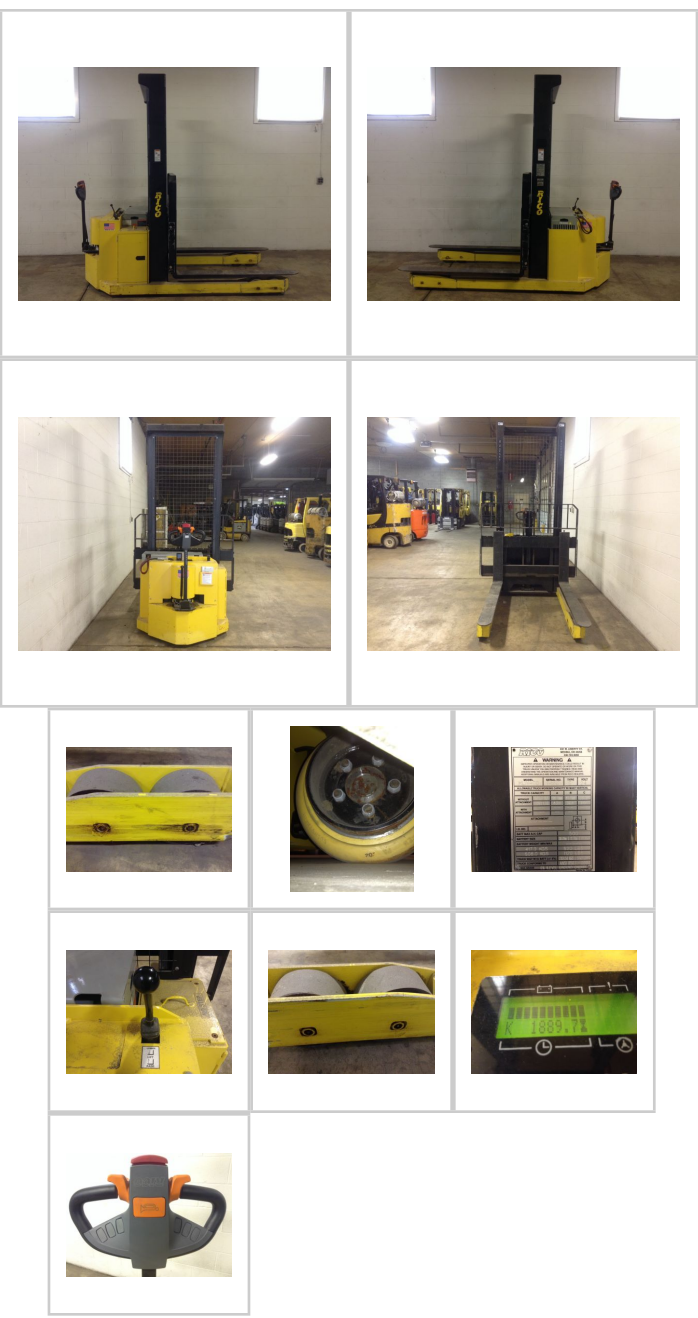

Direct Forklift and Equipment

7885 Southern Blvd, Boardman OH 44512

www.directforklift.com

330.726.4050

RIC4347

Make	RICO
Model	HLW-70
Serial Number	R-14347
Year	2013
Hours	1889
Capacity	7000
Tire Type	Cushion
Fuel	ELECTRIC
Hydraulic Controls	Cowl
Hydraulic Functions	One
Mast Height Lowered	105
Max Lift Height	135.75
Free Lift	Yes
Mast Stage	One
Fork Length	59.875
Drive Tire Size	12x4x8
Steer Tire Size	
Attachments	
Key Included?	Yes
Weight	5140
Battery Included	Yes
Battery Voltage	24
Unit Operating?	Yes

Fork Condition	Good
Upright Condition	Good
Lift Cylinder Condition	Scored
Hydraulics Condition	Good
Carriage Condition	Good
Drive Axle Condition	Good
Brakes Condition	Good
Parking Brake Condition	Good
Shift Action Condition	Good
Steer Axle Condition	Good
Sheet Metal Condition	Good
Drive Tire Condition	Worn
Drive Tire Tread	65%
Steer Tire Condition	
Steer Tire Tread	
Electrical System Condition	Good
Seat Condition	
Lights Condition	
Drive Motor	Good
Hydraulic Pump Motor	Good

Contact us for additional information on this unit!!!

Shipping dimensions in inches (")

Length	114	Add fork length or attachment dimensions when applicable
Width	59	
Height	105	